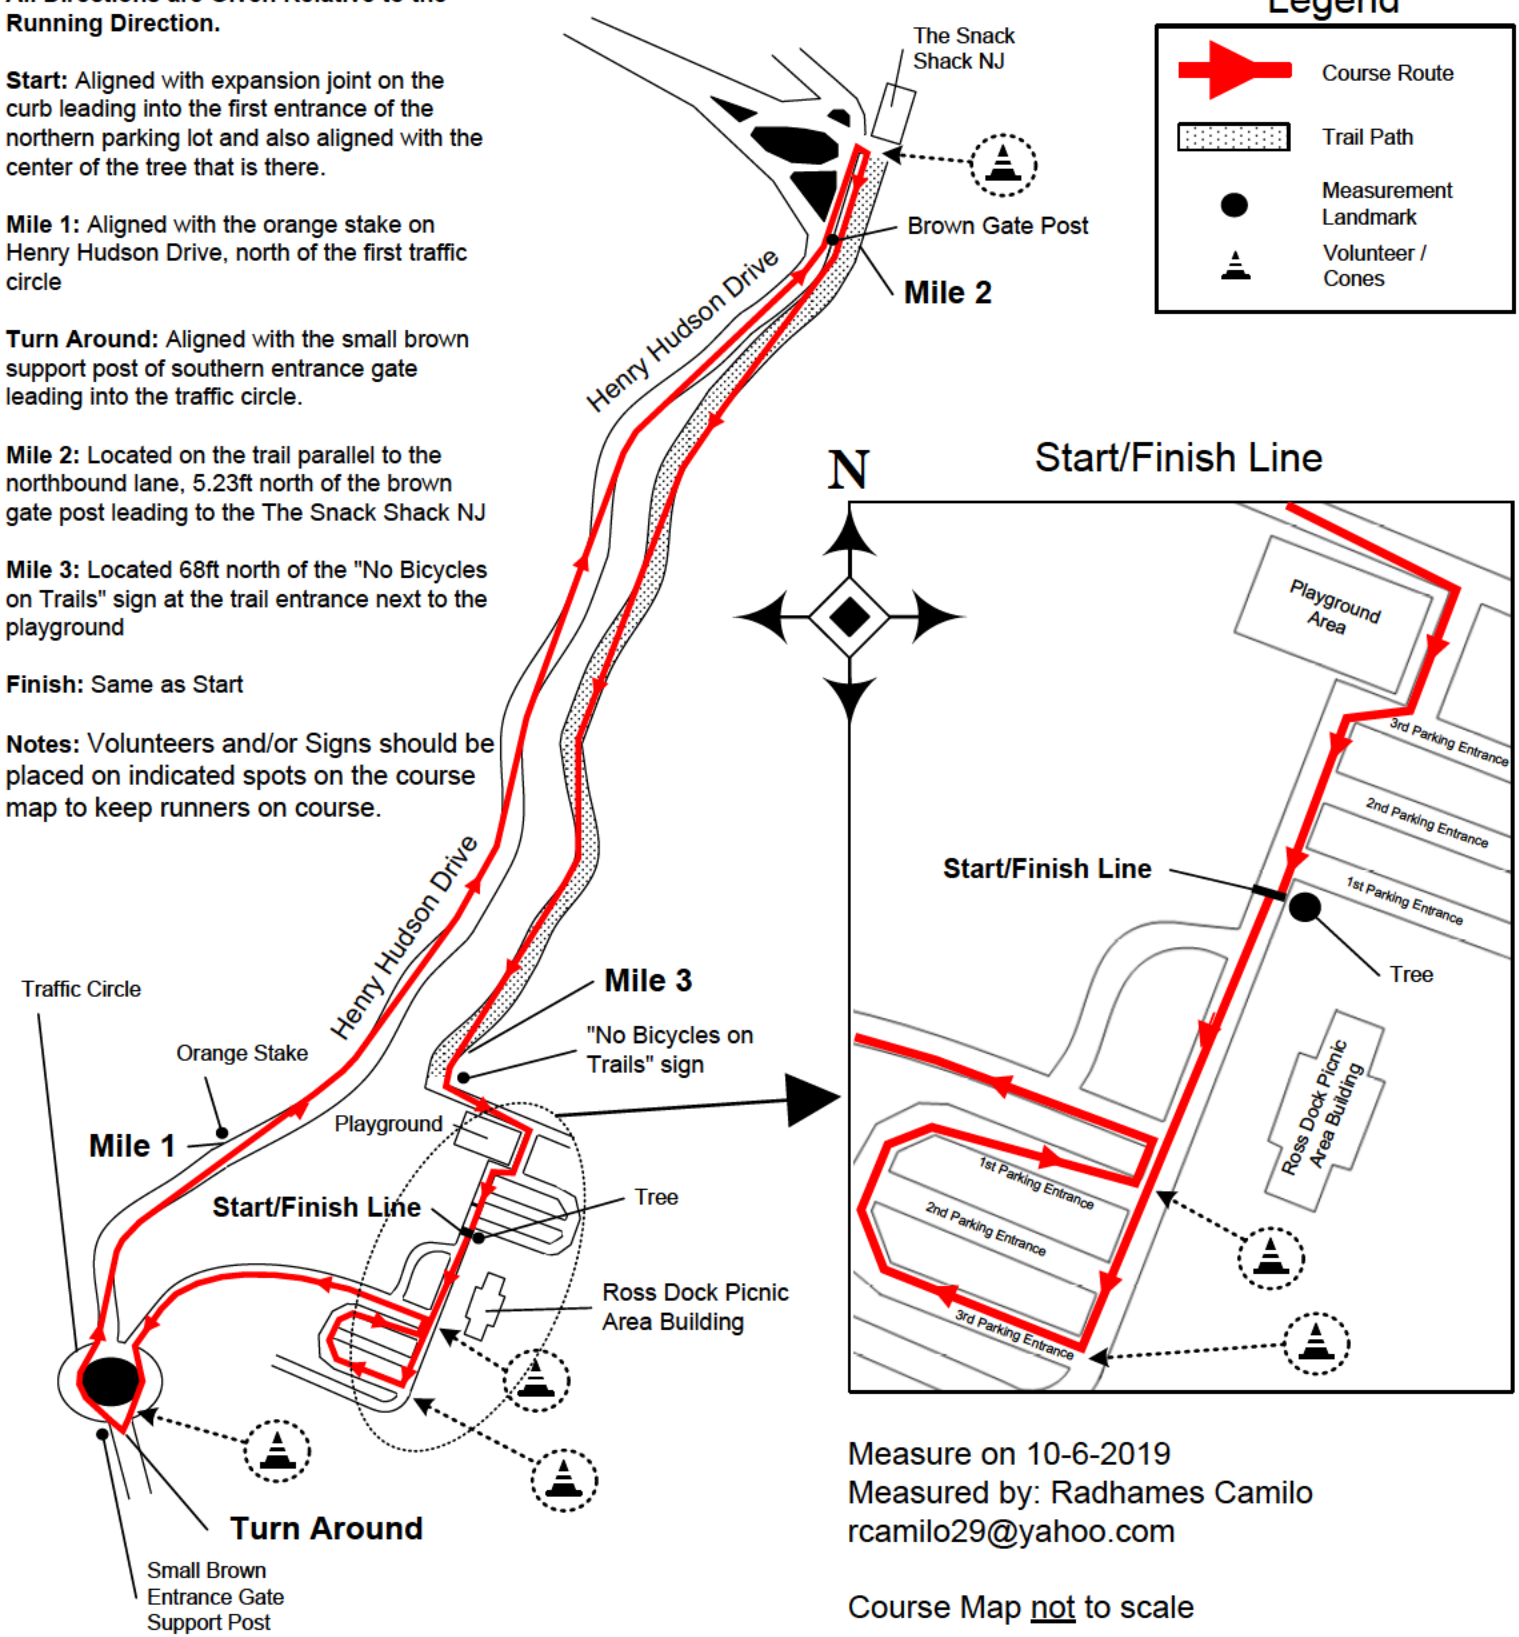

Grace-in-Motion Run for the Kids 5K Course Map

Fortlee, NJ 07024

All Directions are Given Relative to the Running Direction.

Start: Aligned with expansion joint on the curb leading into the first entrance of the northern parking lot and also aligned with the center of the tree that is there.

Mile 1: Aligned with the orange stake on Henry Hudson Drive, north of the first traffic circle

Turn Around: Aligned with the small brown support post of southern entrance gate leading into the traffic circle.

Mile 2: Located on the trail parallel to the northbound lane, 5.23ft north of the brown gate post leading to The Snack Shack NJ

Mile 3: Located 68ft north of the "No Bicycles on Trails" sign at the trail entrance next to the playground

Finish: Same as Start

Notes: Volunteers and/or Signs should be placed on indicated spots on the course map to keep runners on course.

Legend

	Course Route
	Trail Path
	Measurement Landmark
	Volunteer / Cones